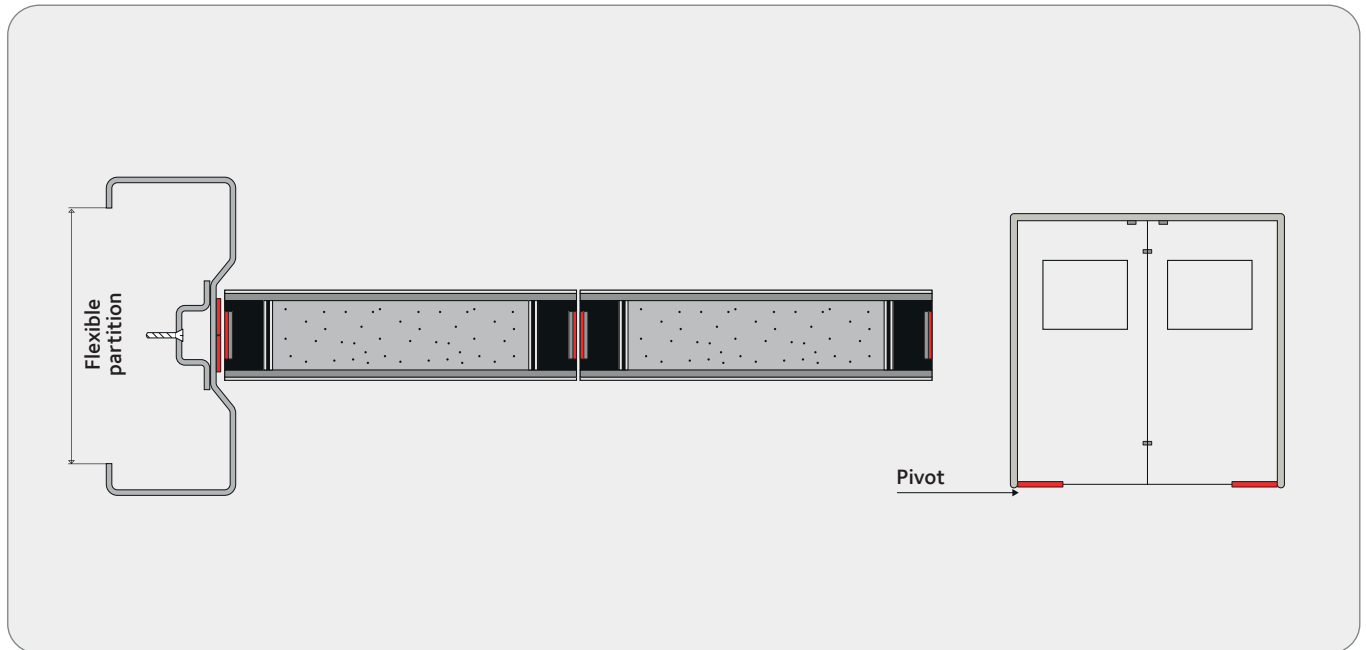

Double-action fireproof door

Ei 30 / Ei45

SOLECO
DOUBLE ACTION
FIREPROOF DOOR

Double-action
fireproof door

SOLECO
DOUBLE ACTION
FIREPROOF DOOR

Double-action fireproof door

Double-action

Profile

Technical specifications

	<p>SPECIFICATIONS:</p> <ul style="list-style-type: none"> • FRAME TYPE: Fixed frame. • FINISHES Galvanized steel with <i>oven-baked lacquer finish</i> in any RAL color. QualSteelCoat certified. • MATERIAL 1.5 mm thick galvanized steel or 1.2 mm thick stainless steel. • SEAL Not required. • HINGES Double action opening via pivot.
	<p>IMPORTANT:</p> <ul style="list-style-type: none"> • CLEAR OPENING DIMENSIONS - Consult with the technical office. • FREE PASSAGE MEASURE - Consult with the technical office.
	<p>FACILITY:</p> <ul style="list-style-type: none"> • MOUNTING - During and after the development of the partition walls. - Mitered Knock-Down system. • APPLICATION - Any type of partition wall (brick, drywall). - It is not required, although it can be installed on a wooden subframe.